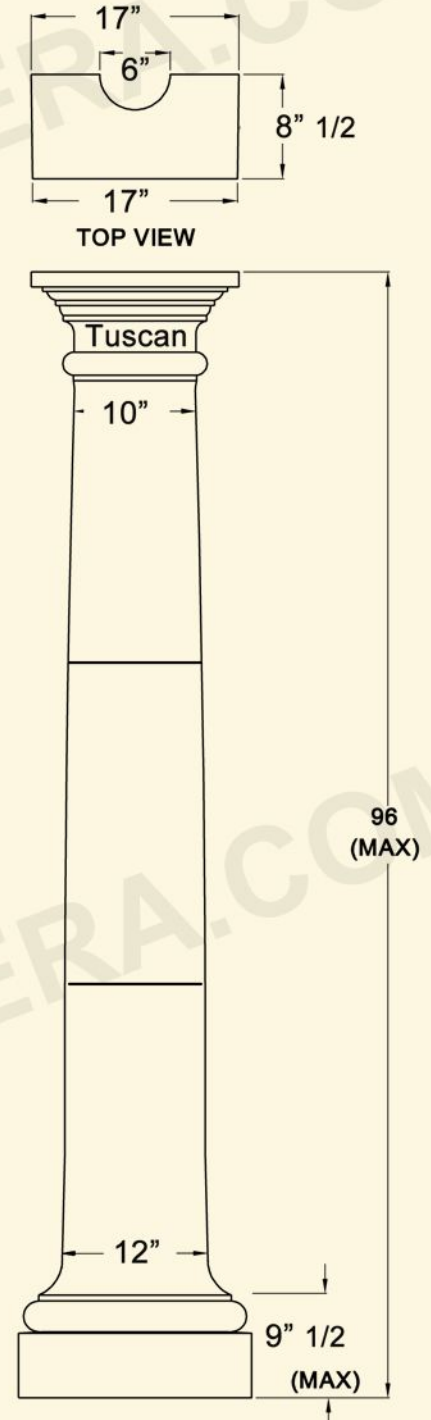

12" Ø	HEIGHT
CL118	48"
CL118	72"
CL118	96"
CL118	108"
CL118	120"

14" Ø	HEIGHT
CL124	96"
CL124	108"
CL124	120"
CL124	144"

10" Ø	HEIGHT
CL113	72"
CL113	96"

Tuscan Column

Tapered Column

Tapered Column

TAPERED COLUMNS

COLUMNS GREEK & DORIC CAPITEL 18" Diameter

TUSCAN COLUMN
WITH OUT SQUARE TOP

CORINTHIAN COLUMN

ROPE COLUMN

JONIC CAPITEL

BOTTOM VIEW

TOP VIEW

SIDE VIEW

BOTTOM VIEW

PLAN VIEW

SIDE VIEW

BOTTOM VIEW

ELEVATION VIEW