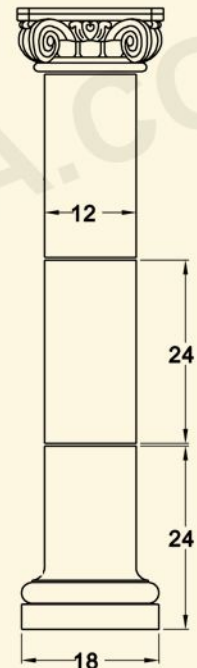

Straight

Tapered

Rope

Cigar

Fluted

Base Style

01

02

12" Ø	HEIGHT
CL118	48"
CL118	72"
CL118	96"
CL118	108"
CL118	120"

14" Ø	HEIGHT
CL124	96"
CL124	108"
CL124	120"
CL124	144"

10" Ø	HEIGHT
CL113	72"
CL113	96"

Tuscan Column

Tapered Column

Tapered Column

TAPERED COLUMNS

COLUMNS GREEK & DORIC CAPITEL 18" Diameter

TUSCAN COLUMN
WITH OUT SQUARE TOP

CORINTHIAN COLUMN

ROPE COLUMN

JONIC CAPITEL

BOTTOM VIEW

TOP VIEW

SIDE VIEW

BOTTOM VIEW

PLAN VIEW

SIDE VIEW

BOTTOM VIEW

ELEVATION VIEW