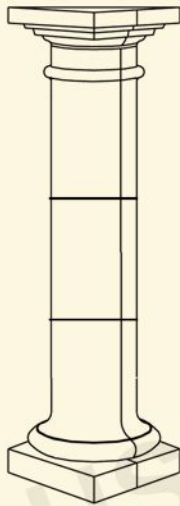

Straight

Tapered

Rope

Cigar

Fluted

Base Style

01

02

12" Ø	HEIGHT
CL118	48"
CL118	72"
CL118	96"
CL118	108"
CL118	120"

14" Ø	HEIGHT
CL124	96"
CL124	108"
CL124	120"
CL124	144"

10" Ø	HEIGHT
CL113	72"
CL113	96"

Tuscan Column

Tapered Column

Tapered Column

TAPERED COLUMNS

COLUMNS GREEK & DORIC CAPITEL 18" Diameter

TUSCAN COLUMN
WITH OUT SQUARE TOP

CORINTHIAN COLUMN

ROPE COLUMN

JONIC CAPITEL

BOTTOM VIEW

TOP VIEW

SIDE VIEW

BOTTOM VIEW

PLAN VIEW

SIDE VIEW

BOTTOM VIEW

ELEVATION VIEW