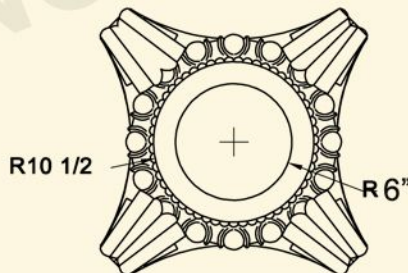

12" Ø	HEIGHT
CL118	48"
CL118	72"
CL118	96"
CL118	108"
CL118	120"

14" Ø	HEIGHT
CL124	96"
CL124	108"
CL124	120"
CL124	144"

10" Ø	HEIGHT
CL113	72"
CL113	96"

Tuscan Column

Tapered Column

Tapered Column

TAPERED COLUMNS

COLUMNS GREEK & DORIC CAPITEL 18" Diameter

TUSCAN COLUMN
WITH OUT SQUARE TOP

CORINTHIAN COLUMN

ROPE COLUMN

JONIC CAPITEL

BOTTOM VIEW

TOP VIEW

SIDE VIEW

BOTTOM VIEW

PLAN VIEW

SIDE VIEW

BOTTOM VIEW

ELEVATION VIEW