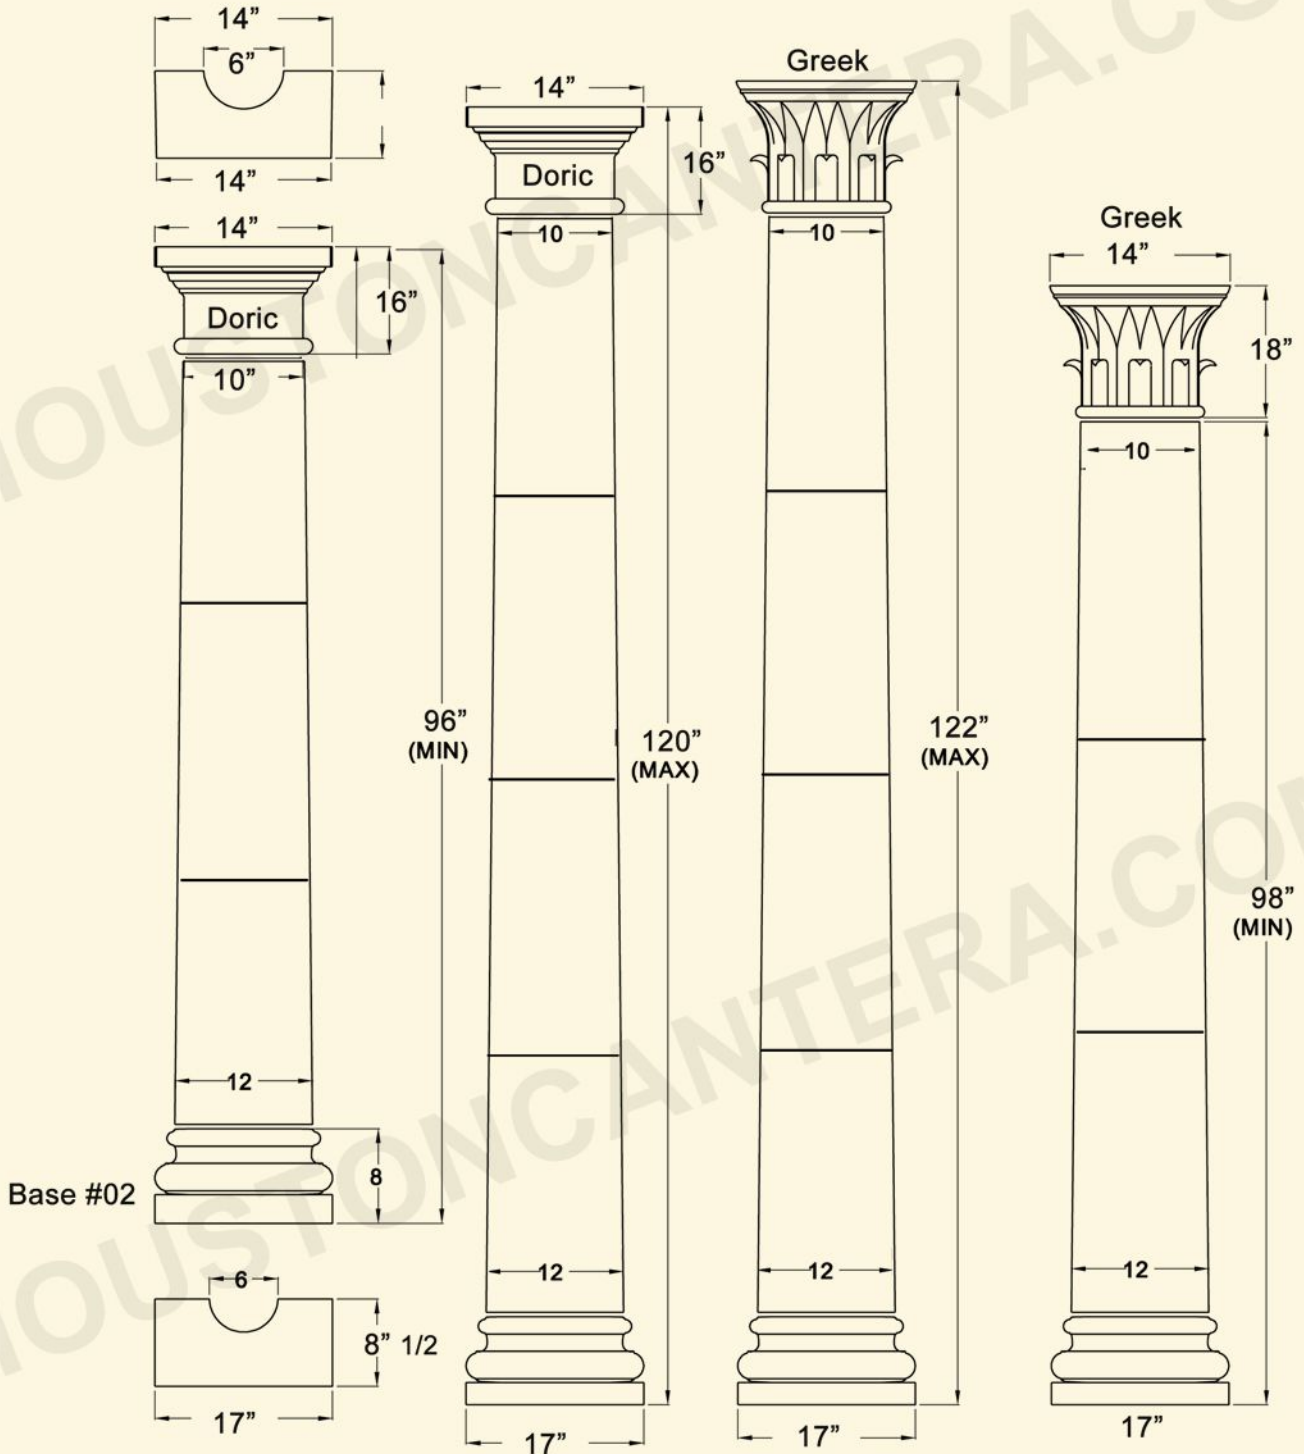

Straight

Tapered

Rope

Cigar

Fluted

Base Style

01

02

12" Ø	HEIGHT
CL118	48"
CL118	72"
CL118	96"
CL118	108"
CL118	120"

14" Ø	HEIGHT
CL124	96"
CL124	108"
CL124	120"
CL124	144"

10" Ø	HEIGHT
CL113	72"
CL113	96"

Tuscan Column

Tapered Column

Tapered Column

TAPERED COLUMNS

COLUMNS GREEK & DORIC CAPITEL 18" Diameter

TUSCAN COLUMN
WITH OUT SQUARE TOP

CORINTHIAN COLUMN

ROPE COLUMN

JONIC CAPITEL

BOTTOM VIEW

TOP VIEW

SIDE VIEW

BOTTOM VIEW

PLAN VIEW

SIDE VIEW

BOTTOM VIEW

ELEVATION VIEW