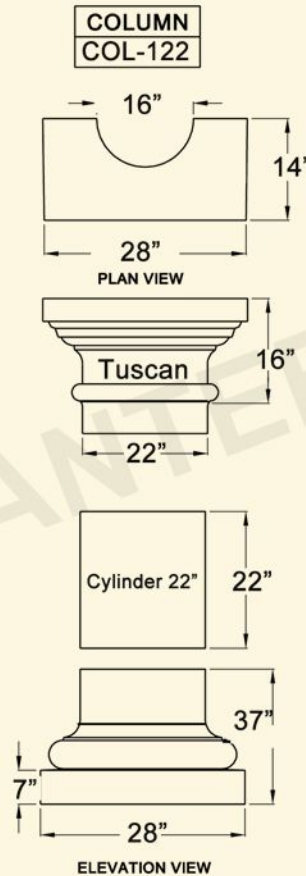

12" Ø	HEIGHT
CL118	48"
CL118	72"
CL118	96"
CL118	108"
CL118	120"

14" Ø	HEIGHT
CL124	96"
CL124	108"
CL124	120"
CL124	144"

10" Ø	HEIGHT
CL113	72"
CL113	96"

Tuscan Column

Tapered Column

Tapered Column

TAPERED COLUMNS

COLUMNS GREEK & DORIC CAPITEL 18" Diameter

TUSCAN COLUMN
WITH OUT SQUARE TOP

CORINTHIAN COLUMN

ROPE COLUMN

JONIC CAPITEL

BOTTOM VIEW

TOP VIEW

SIDE VIEW

BOTTOM VIEW

PLAN VIEW

SIDE VIEW

BOTTOM VIEW

ELEVATION VIEW