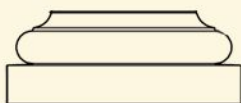

Straight

Tapered

Rope

Cigar

Fluted

Base Style

01

02

12" Ø	HEIGHT
CL118	48"
CL118	72"
CL118	96"
CL118	108"
CL118	120"

14" Ø	HEIGHT
CL124	96"
CL124	108"
CL124	120"
CL124	144"

10" Ø	HEIGHT
CL113	72"
CL113	96"

Tuscan Column

Tapered Column

Tapered Column

TAPERED COLUMNS

COLUMNS GREEK & DORIC CAPITEL 18" Diameter

TUSCAN COLUMN
WITH OUT SQUARE TOP

CORINTHIAN COLUMN

ROPE COLUMN

JONIC CAPITEL

BOTTOM VIEW

TOP VIEW

SIDE VIEW