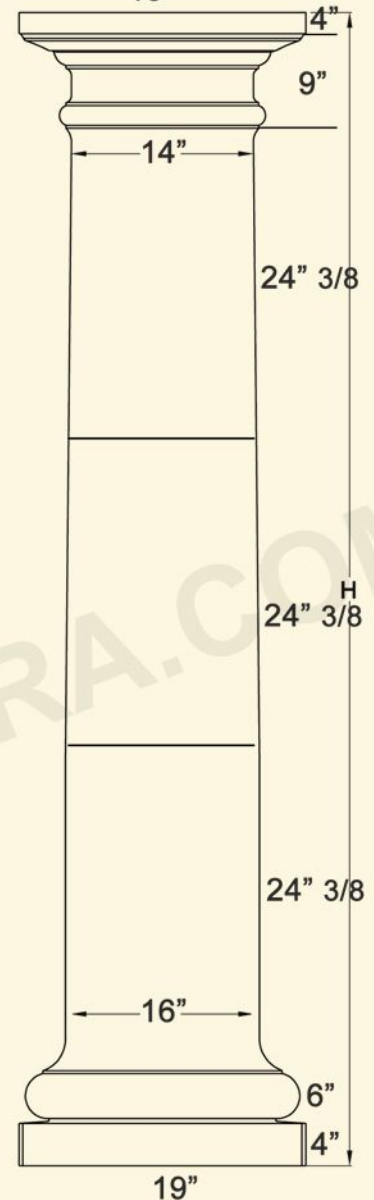

Straight

Tapered

Rope

Cigar

Fluted

Base Style

01

02

12" Ø	HEIGHT
CL118	48"
CL118	72"
CL118	96"
CL118	108"
CL118	120"

14" Ø	HEIGHT
CL124	96"
CL124	108"
CL124	120"
CL124	144"

10" Ø	HEIGHT
CL113	72"
CL113	96"

Tuscan Column

Tapered Column

Tapered Column

TAPERED COLUMNS

COLUMNS GREEK & DORIC CAPITEL 18" Diameter

TUSCAN COLUMN
WITH OUT SQUARE TOP

CORINTHIAN COLUMN

ROPE COLUMN

JONIC CAPITEL

BOTTOM VIEW

TOP VIEW

SIDE VIEW

BOTTOM VIEW

PLAN VIEW

SIDE VIEW

BOTTOM VIEW

ELEVATION VIEW