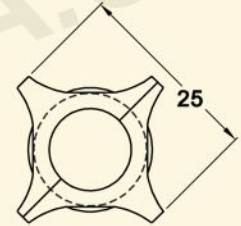

12" Ø	HEIGHT
CL118	48"
CL118	72"
CL118	96"
CL118	108"
CL118	120"

14" Ø	HEIGHT
CL124	96"
CL124	108"
CL124	120"
CL124	144"

10" Ø	HEIGHT
CL113	72"
CL113	96"

Tuscan Column

Tapered Column

Tapered Column

TAPERED COLUMNS

COLUMNS GREEK & DORIC CAPITEL 18" Diameter

TUSCAN COLUMN
WITH OUT SQUARE TOP

CORINTHIAN COLUMN

ROPE COLUMN

JONIC CAPITEL

BOTTOM VIEW

TOP VIEW

SIDE VIEW

BOTTOM VIEW

PLAN VIEW

SIDE VIEW

BOTTOM VIEW

ELEVATION VIEW