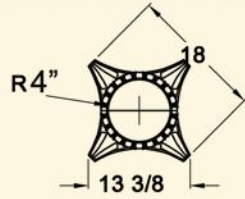

12" Ø	HEIGHT
CL118	48"
CL118	72"
CL118	96"
CL118	108"
CL118	120"

14" Ø	HEIGHT
CL124	96"
CL124	108"
CL124	120"
CL124	144"

10" Ø	HEIGHT
CL113	72"
CL113	96"

Tuscan Column

Tapered Column

Tapered Column

TAPERED COLUMNS

COLUMNS GREEK & DORIC CAPITEL 18" Diameter

TUSCAN COLUMN
WITH OUT SQUARE TOP

CORINTHIAN COLUMN

ROPE COLUMN

JONIC CAPITEL

BOTTOM VIEW

TOP VIEW

SIDE VIEW

BOTTOM VIEW

PLAN VIEW

SIDE VIEW

BOTTOM VIEW

ELEVATION VIEW