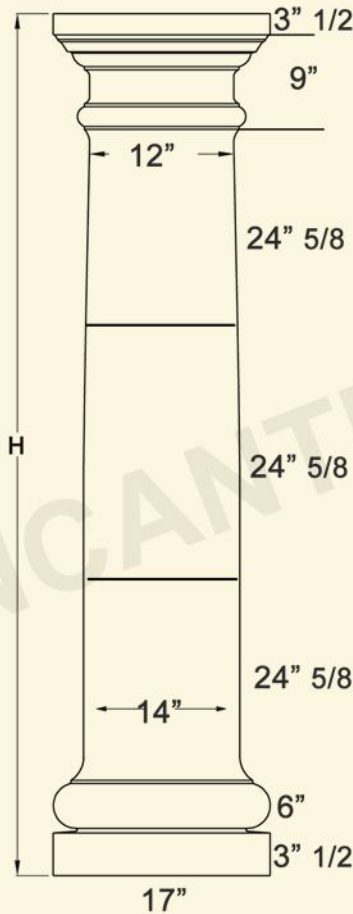

Straight

Tapered

Rope

Cigar

Fluted

Base Style

01

02

12" Ø	HEIGHT
CL118	48"
CL118	72"
CL118	96"
CL118	108"
CL118	120"

14" Ø	HEIGHT
CL124	96"
CL124	108"
CL124	120"
CL124	144"

10" Ø	HEIGHT
CL113	72"
CL113	96"

Tuscan Column

Tapered Column

Tapered Column

TAPERED COLUMNS

COLUMNS GREEK & DORIC CAPITEL 18" Diameter

TUSCAN COLUMN
WITH OUT SQUARE TOP

CORINTHIAN COLUMN

ROPE COLUMN

JONIC CAPITEL

BOTTOM VIEW

TOP VIEW

SIDE VIEW

BOTTOM VIEW

PLAN VIEW

SIDE VIEW

BOTTOM VIEW

ELEVATION VIEW