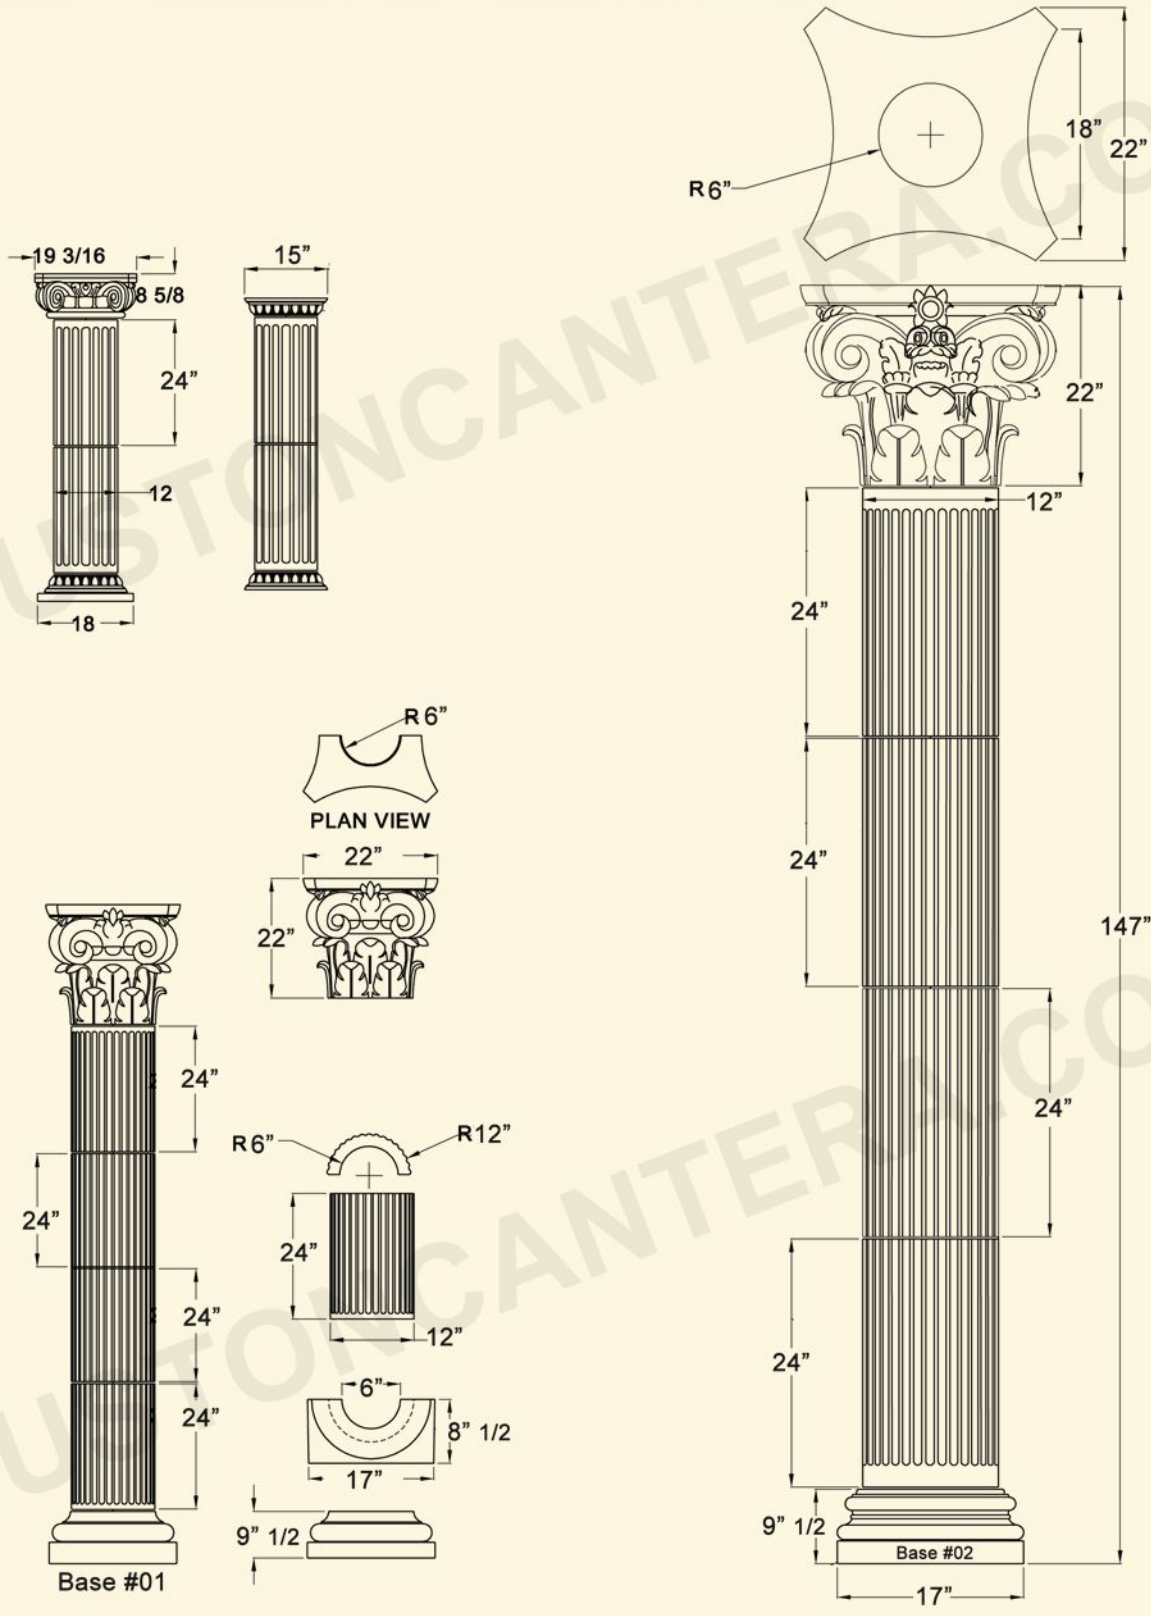

12" Ø	HEIGHT
CL118	48"
CL118	72"
CL118	96"
CL118	108"
CL118	120"

14" Ø	HEIGHT
CL124	96"
CL124	108"
CL124	120"
CL124	144"

10" Ø	HEIGHT
CL113	72"
CL113	96"

Tuscan Column

Tapered Column

Tapered Column

TAPERED COLUMNS

COLUMNS GREEK & DORIC CAPITEL 18" Diameter

TUSCAN COLUMN
WITH OUT SQUARE TOP

CORINTHIAN COLUMN

ROPE COLUMN

JONIC CAPITEL

BOTTOM VIEW

TOP VIEW

SIDE VIEW

BOTTOM VIEW

PLAN VIEW

SIDE VIEW

BOTTOM VIEW

ELEVATION VIEW