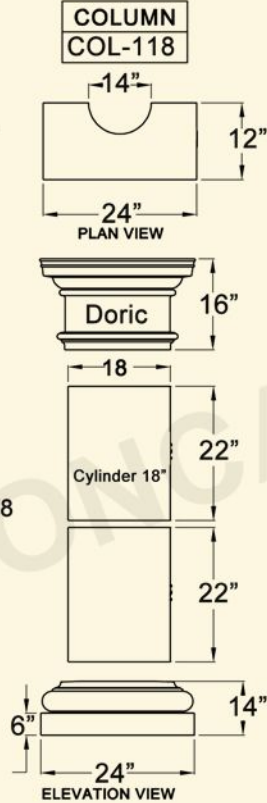

12" Ø	HEIGHT
CL118	48"
CL118	72"
CL118	96"
CL118	108"
CL118	120"

14" Ø	HEIGHT
CL124	96"
CL124	108"
CL124	120"
CL124	144"

10" Ø	HEIGHT
CL113	72"
CL113	96"

Tuscan Column

Tapered Column

Tapered Column

TAPERED COLUMNS

COLUMNS GREEK & DORIC CAPITEL 18" Diameter

TUSCAN COLUMN
WITH OUT SQUARE TOP

CORINTHIAN COLUMN

ROPE COLUMN

JONIC CAPITEL

BOTTOM VIEW

TOP VIEW

SIDE VIEW

BOTTOM VIEW

PLAN VIEW

SIDE VIEW

BOTTOM VIEW

ELEVATION VIEW