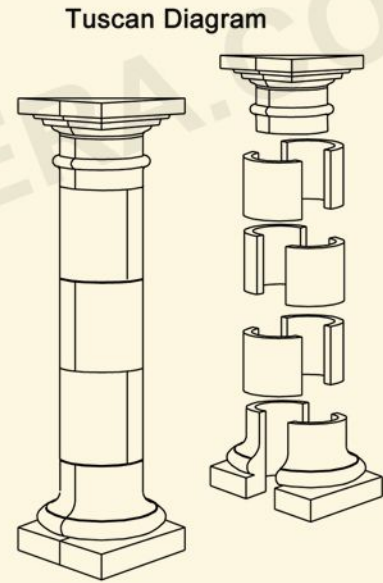

Straight

Tapered

Rope

Cigar

Fluted

Base Style

01

02

12" Ø	HEIGHT
CL118	48"
CL118	72"
CL118	96"
CL118	108"
CL118	120"

14" Ø	HEIGHT
CL124	96"
CL124	108"
CL124	120"
CL124	144"

10" Ø	HEIGHT
CL113	72"
CL113	96"

Tuscan Column

Tapered Column

Tapered Column

TAPERED COLUMNS

COLUMNS GREEK & DORIC CAPITEL 18" Diameter

TUSCAN COLUMN
WITH OUT SQUARE TOP

CORINTHIAN COLUMN

ROPE COLUMN

JONIC CAPITEL

BOTTOM VIEW

TOP VIEW

SIDE VIEW

BOTTOM VIEW

PLAN VIEW

SIDE VIEW

BOTTOM VIEW

ELEVATION VIEW