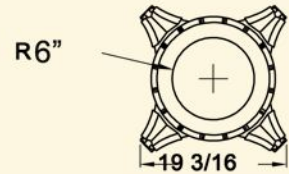

12" Ø	HEIGHT
CL118	48"
CL118	72"
CL118	96"
CL118	108"
CL118	120"

14" Ø	HEIGHT
CL124	96"
CL124	108"
CL124	120"
CL124	144"

10" Ø	HEIGHT
CL113	72"
CL113	96"

Tuscan Column

Tapered Column

Tapered Column

TAPERED COLUMNS

COLUMNS GREEK & DORIC CAPITEL 18" Diameter

TUSCAN COLUMN
WITH OUT SQUARE TOP

CORINTHIAN COLUMN

ROPE COLUMN

JONIC CAPITEL

BOTTOM VIEW

TOP VIEW

SIDE VIEW

BOTTOM VIEW

PLAN VIEW

SIDE VIEW

BOTTOM VIEW

ELEVATION VIEW