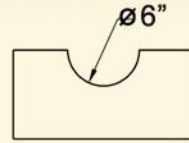

12" Ø	HEIGHT
CL118	48"
CL118	72"
CL118	96"
CL118	108"
CL118	120"

14" Ø	HEIGHT
CL124	96"
CL124	108"
CL124	120"
CL124	144"

10" Ø	HEIGHT
CL113	72"
CL113	96"

Tuscan Column

Tapered Column

Tapered Column

TAPERED COLUMNS

COLUMNS GREEK & DORIC CAPITEL 18" Diameter

TUSCAN COLUMN
WITH OUT SQUARE TOP

CORINTHIAN COLUMN

ROPE COLUMN

JONIC CAPITEL

BOTTOM VIEW

TOP VIEW

SIDE VIEW

BOTTOM VIEW

PLAN VIEW

SIDE VIEW

BOTTOM VIEW

ELEVATION VIEW