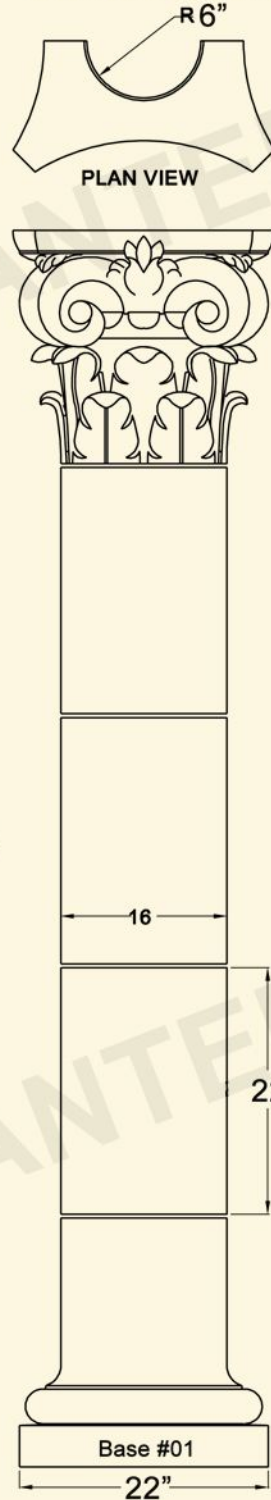

Straight

Tapered

Rope

Cigar

Fluted

Base Style

01

02

12" Ø	HEIGHT
CL118	48"
CL118	72"
CL118	96"
CL118	108"
CL118	120"

14" Ø	HEIGHT
CL124	96"
CL124	108"
CL124	120"
CL124	144"

10" Ø	HEIGHT
CL113	72"
CL113	96"

Tuscan Column

Tapered Column

Tapered Column

TAPERED COLUMNS

COLUMNS GREEK & DORIC CAPITEL 18" Diameter

TUSCAN COLUMN
WITH OUT SQUARE TOP

CORINTHIAN COLUMN

ROPE COLUMN

JONIC CAPITEL

BOTTOM VIEW

TOP VIEW

SIDE VIEW

BOTTOM VIEW

PLAN VIEW

SIDE VIEW

BOTTOM VIEW

ELEVATION VIEW