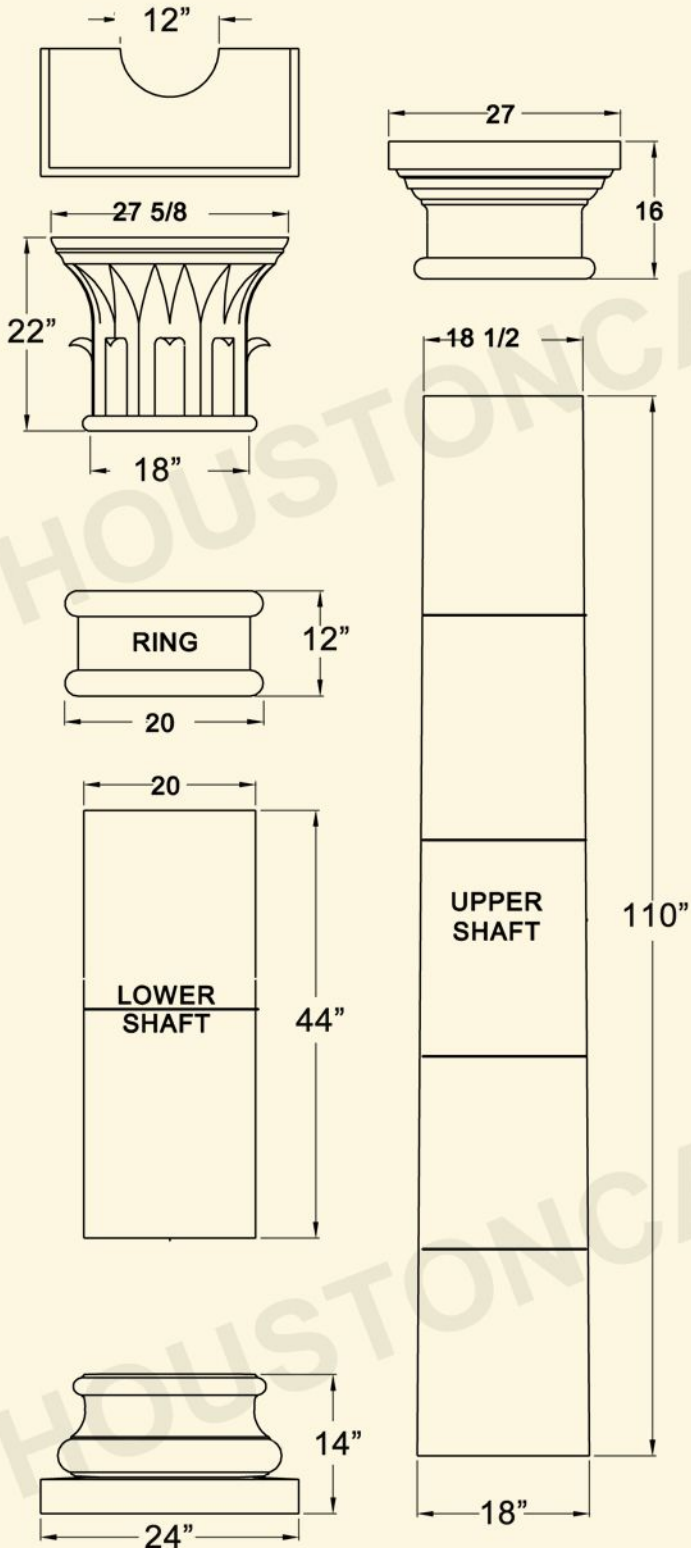

12" Ø	HEIGHT
CL118	48"
CL118	72"
CL118	96"
CL118	108"
CL118	120"

14" Ø	HEIGHT
CL124	96"
CL124	108"
CL124	120"
CL124	144"

10" Ø	HEIGHT
CL113	72"
CL113	96"

Tuscan Column

Tapered Column

Tapered Column

TAPERED COLUMNS

COLUMNS GREEK & DORIC CAPITEL 18" Diameter

TUSCAN COLUMN
WITH OUT SQUARE TOP

CORINTHIAN COLUMN

ROPE COLUMN

JONIC CAPITEL

BOTTOM VIEW

TOP VIEW

SIDE VIEW

BOTTOM VIEW

PLAN VIEW

SIDE VIEW

BOTTOM VIEW

ELEVATION VIEW