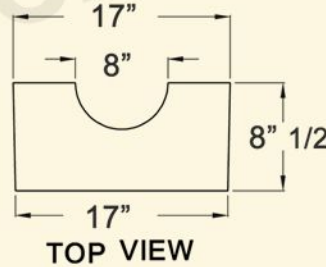

12" Ø	HEIGHT
CL118	48"
CL118	72"
CL118	96"
CL118	108"
CL118	120"

14" Ø	HEIGHT
CL124	96"
CL124	108"
CL124	120"
CL124	144"

10" Ø	HEIGHT
CL113	72"
CL113	96"

Tuscan Column

Tapered Column

Tapered Column

TAPERED COLUMNS

COLUMNS GREEK & DORIC CAPITEL 18" Diameter

TUSCAN COLUMN
WITH OUT SQUARE TOP

CORINTHIAN COLUMN

ROPE COLUMN

JONIC CAPITEL

BOTTOM VIEW

TOP VIEW

SIDE VIEW

BOTTOM VIEW

PLAN VIEW

SIDE VIEW

BOTTOM VIEW

ELEVATION VIEW