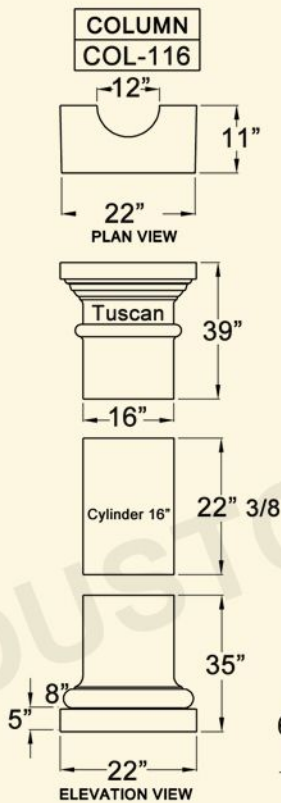

12" Ø	HEIGHT
CL118	48"
CL118	72"
CL118	96"
CL118	108"
CL118	120"

14" Ø	HEIGHT
CL124	96"
CL124	108"
CL124	120"
CL124	144"

10" Ø	HEIGHT
CL113	72"
CL113	96"

Tuscan Column

Tapered Column

Tapered Column

TAPERED COLUMNS

COLUMNS GREEK & DORIC CAPITEL 18" Diameter

TUSCAN COLUMN
WITH OUT SQUARE TOP

CORINTHIAN COLUMN

ROPE COLUMN

JONIC CAPITEL

BOTTOM VIEW

TOP VIEW

SIDE VIEW

BOTTOM VIEW

PLAN VIEW

SIDE VIEW

BOTTOM VIEW

ELEVATION VIEW