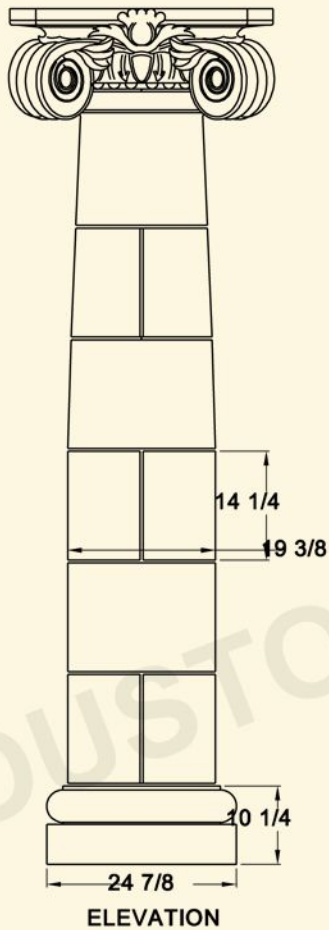

12" Ø	HEIGHT
CL118	48"
CL118	72"
CL118	96"
CL118	108"
CL118	120"

14" Ø	HEIGHT
CL124	96"
CL124	108"
CL124	120"
CL124	144"

10" Ø	HEIGHT
CL113	72"
CL113	96"

Tuscan Column

Tapered Column

Tapered Column

TAPERED COLUMNS

COLUMNS GREEK & DORIC CAPITEL 18" Diameter

TUSCAN COLUMN
WITH OUT SQUARE TOP

CORINTHIAN COLUMN

ROPE COLUMN

JONIC CAPITEL

BOTTOM VIEW

TOP VIEW

SIDE VIEW

BOTTOM VIEW

PLAN VIEW

SIDE VIEW

BOTTOM VIEW

ELEVATION VIEW