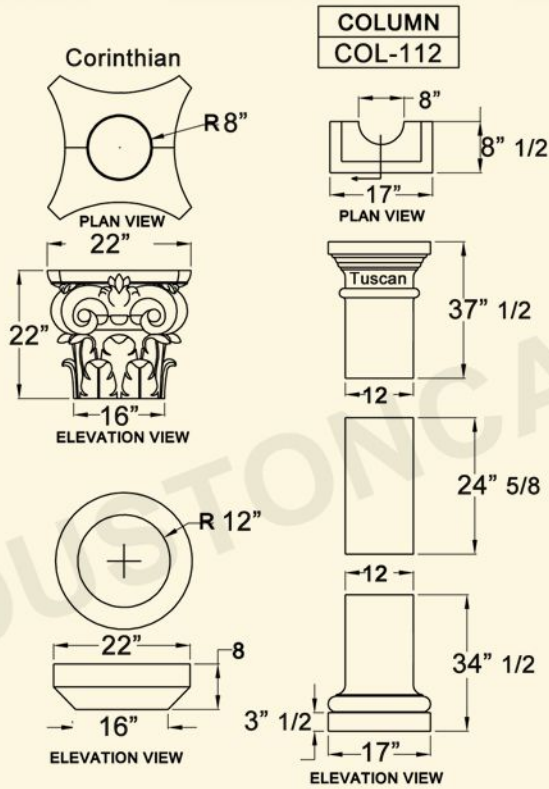

12" Ø	HEIGHT
CL118	48"
CL118	72"
CL118	96"
CL118	108"
CL118	120"

14" Ø	HEIGHT
CL124	96"
CL124	108"
CL124	120"
CL124	144"

10" Ø	HEIGHT
CL113	72"
CL113	96"

Tuscan Column

Tapered Column

Tapered Column

TAPERED COLUMNS

COLUMNS GREEK & DORIC CAPITEL 18" Diameter

TUSCAN COLUMN
WITH OUT SQUARE TOP

CORINTHIAN COLUMN

ROPE COLUMN

JONIC CAPITEL

BOTTOM VIEW

TOP VIEW

SIDE VIEW

BOTTOM VIEW

PLAN VIEW

SIDE VIEW

BOTTOM VIEW

ELEVATION VIEW