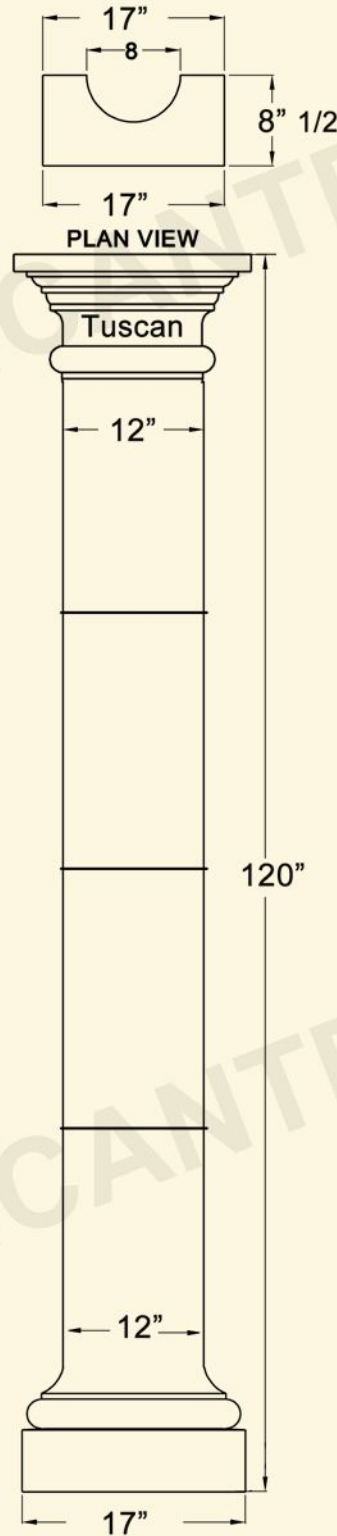

12" Ø	HEIGHT
CL118	48"
CL118	72"
CL118	96"
CL118	108"
CL118	120"

14" Ø	HEIGHT
CL124	96"
CL124	108"
CL124	120"
CL124	144"

10" Ø	HEIGHT
CL113	72"
CL113	96"

Tuscan Column

Tapered Column

Tapered Column

TAPERED COLUMNS

COLUMNS GREEK & DORIC CAPITEL 18" Diameter

TUSCAN COLUMN
WITH OUT SQUARE TOP

CORINTHIAN COLUMN

ROPE COLUMN

JONIC CAPITEL

BOTTOM VIEW

TOP VIEW

SIDE VIEW

BOTTOM VIEW

PLAN VIEW

SIDE VIEW

BOTTOM VIEW

ELEVATION VIEW