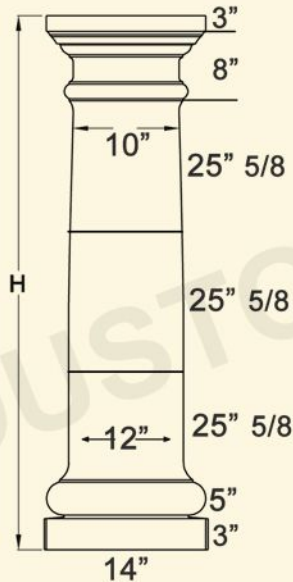

Straight

Tapered

Rope

Cigar

Fluted

Base Style

01

02

12" Ø	HEIGHT
CL118	48"
CL118	72"
CL118	96"
CL118	108"
CL118	120"

14" Ø	HEIGHT
CL124	96"
CL124	108"
CL124	120"
CL124	144"

10" Ø	HEIGHT
CL113	72"
CL113	96"

Tuscan Column

Tapered Column

Tapered Column

TAPERED COLUMNS

COLUMNS GREEK & DORIC CAPITEL 18" Diameter

TUSCAN COLUMN
WITH OUT SQUARE TOP

CORINTHIAN COLUMN

ROPE COLUMN

JONIC CAPITEL

BOTTOM VIEW

TOP VIEW

SIDE VIEW

BOTTOM VIEW

PLAN VIEW

SIDE VIEW

BOTTOM VIEW

ELEVATION VIEW