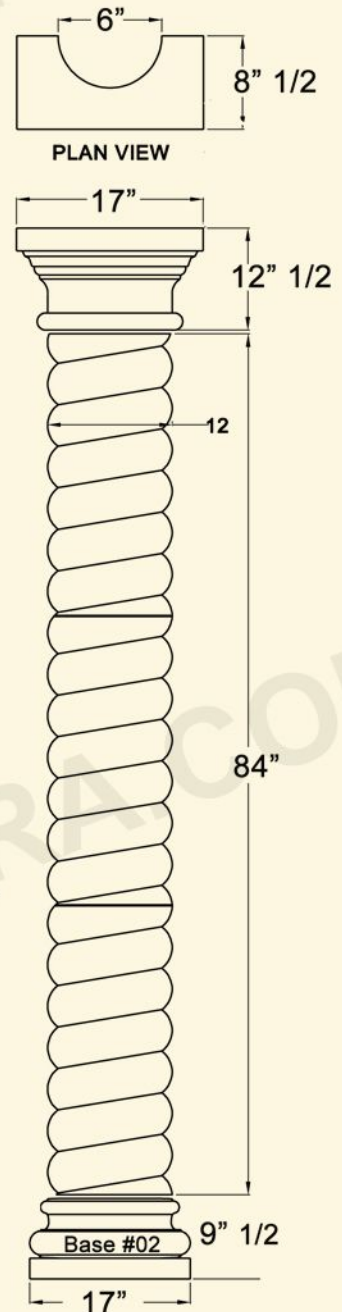

Straight

Tapered

Rope

Cigar

Fluted

Base Style

01

02

12" Ø	HEIGHT
CL118	48"
CL118	72"
CL118	96"
CL118	108"
CL118	120"

14" Ø	HEIGHT
CL124	96"
CL124	108"
CL124	120"
CL124	144"

10" Ø	HEIGHT
CL113	72"
CL113	96"

Tuscan Column

Tapered Column

Tapered Column

TAPERED COLUMNS

COLUMNS GREEK & DORIC CAPITEL 18" Diameter

TUSCAN COLUMN
WITH OUT SQUARE TOP

CORINTHIAN COLUMN

ROPE COLUMN

JONIC CAPITEL

BOTTOM VIEW

TOP VIEW

SIDE VIEW

BOTTOM VIEW

PLAN VIEW

SIDE VIEW

BOTTOM VIEW

ELEVATION VIEW