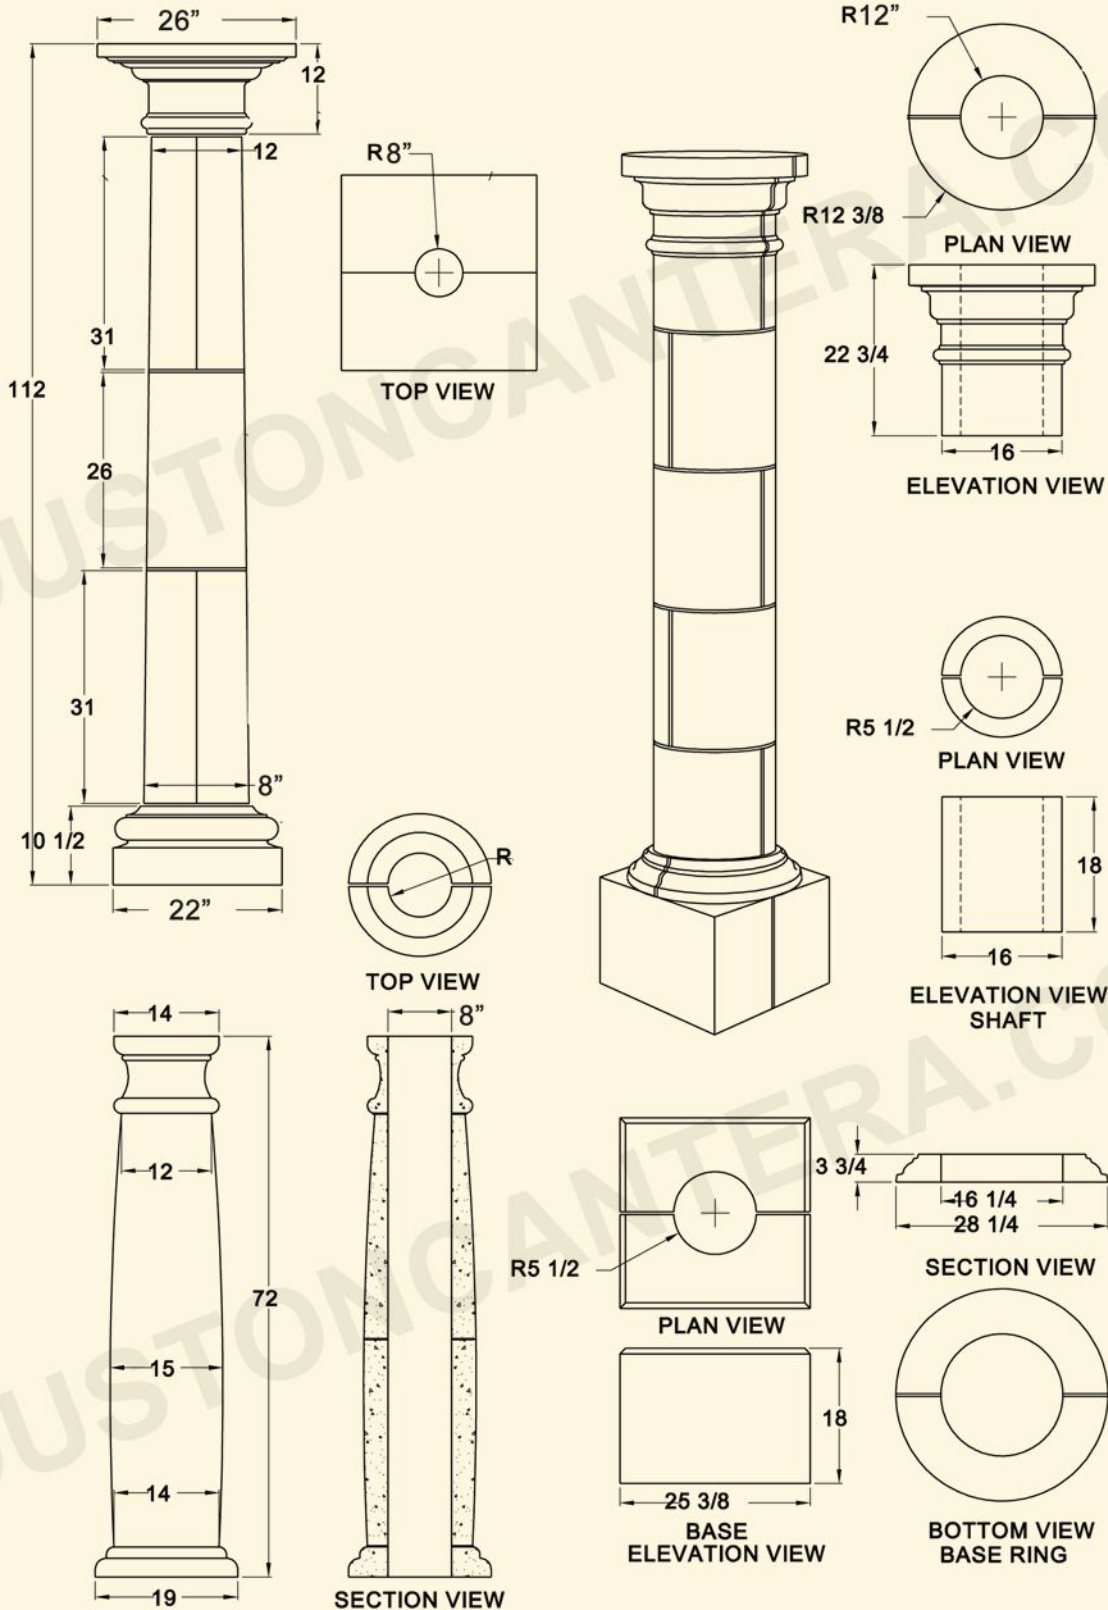

12" Ø	HEIGHT
CL118	48"
CL118	72"
CL118	96"
CL118	108"
CL118	120"

14" Ø	HEIGHT
CL124	96"
CL124	108"
CL124	120"
CL124	144"

10" Ø	HEIGHT
CL113	72"
CL113	96"

Tuscan Column

Tapered Column

Tapered Column

TAPERED COLUMNS

COLUMNS GREEK & DORIC CAPITEL 18" Diameter

TUSCAN COLUMN
WITH OUT SQUARE TOP

CORINTHIAN COLUMN

ROPE COLUMN

JONIC CAPITEL

BOTTOM VIEW

TOP VIEW

SIDE VIEW

BOTTOM VIEW

PLAN VIEW

SIDE VIEW

BOTTOM VIEW

ELEVATION VIEW