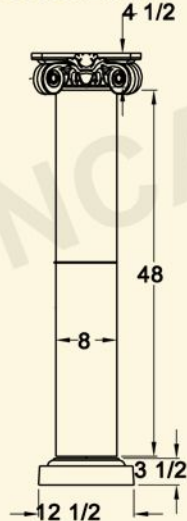

12" Ø	HEIGHT
CL118	48"
CL118	72"
CL118	96"
CL118	108"
CL118	120"

14" Ø	HEIGHT
CL124	96"
CL124	108"
CL124	120"
CL124	144"

10" Ø	HEIGHT
CL113	72"
CL113	96"

Tuscan Column

Tapered Column

Tapered Column

TAPERED COLUMNS

COLUMNS GREEK & DORIC CAPITEL 18" Diameter

TUSCAN COLUMN
WITH OUT SQUARE TOP

CORINTHIAN COLUMN

ROPE COLUMN

JONIC CAPITEL

BOTTOM VIEW

TOP VIEW

SIDE VIEW

BOTTOM VIEW

PLAN VIEW

SIDE VIEW

BOTTOM VIEW

ELEVATION VIEW