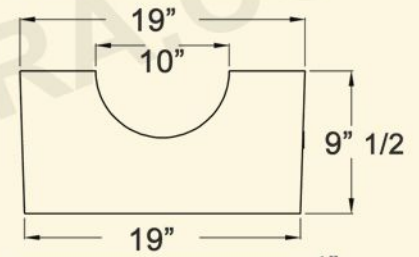

12" Ø	HEIGHT
CL118	48"
CL118	72"
CL118	96"
CL118	108"
CL118	120"

14" Ø	HEIGHT
CL124	96"
CL124	108"
CL124	120"
CL124	144"

10" Ø	HEIGHT
CL113	72"
CL113	96"

Tuscan Column

Tapered Column

Tapered Column

TAPERED COLUMNS

COLUMNS GREEK & DORIC CAPITEL 18" Diameter

TUSCAN COLUMN
WITH OUT SQUARE TOP

CORINTHIAN COLUMN

ROPE COLUMN

JONIC CAPITEL

BOTTOM VIEW

TOP VIEW

SIDE VIEW