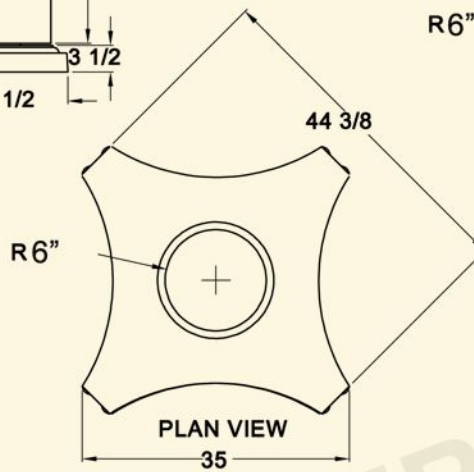

12" Ø	HEIGHT
CL118	48"
CL118	72"
CL118	96"
CL118	108"
CL118	120"

14" Ø	HEIGHT
CL124	96"
CL124	108"
CL124	120"
CL124	144"

10" Ø	HEIGHT
CL113	72"
CL113	96"

Tuscan Column

Tapered Column

Tapered Column

TAPERED COLUMNS

COLUMNS GREEK & DORIC CAPITEL 18" Diameter

TUSCAN COLUMN
WITH OUT SQUARE TOP

CORINTHIAN COLUMN

ROPE COLUMN

JONIC CAPITEL

BOTTOM VIEW

TOP VIEW

SIDE VIEW

BOTTOM VIEW

PLAN VIEW

SIDE VIEW

BOTTOM VIEW

ELEVATION VIEW