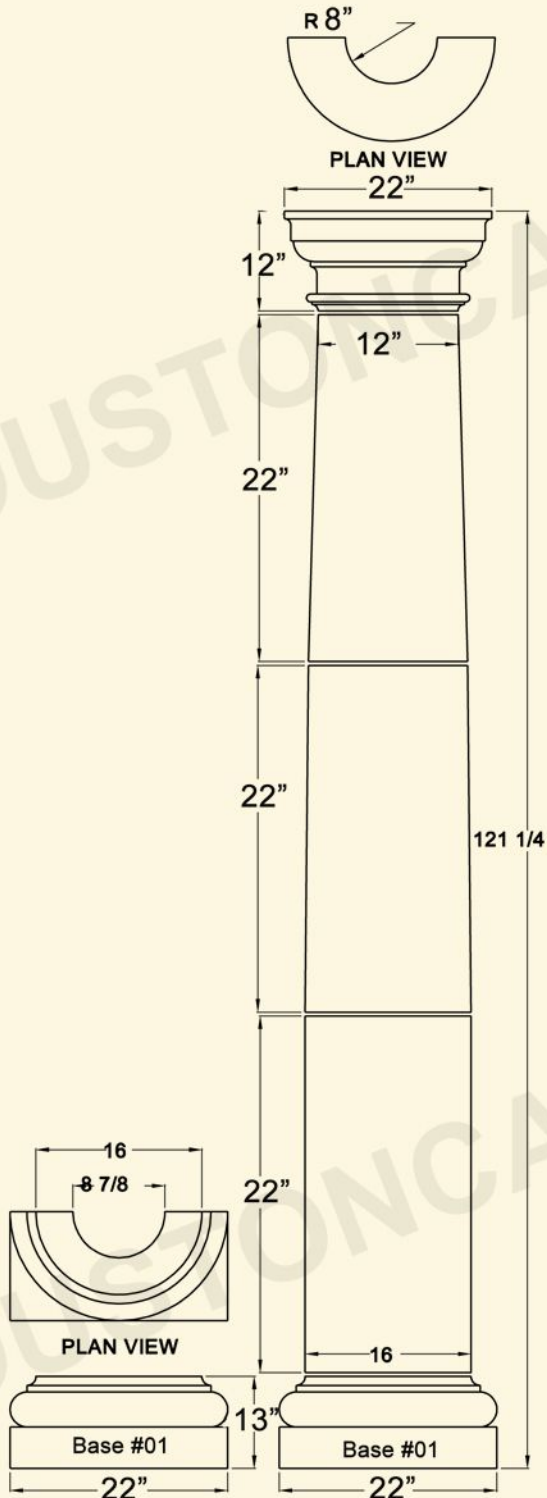

12" Ø	HEIGHT
CL118	48"
CL118	72"
CL118	96"
CL118	108"
CL118	120"

14" Ø	HEIGHT
CL124	96"
CL124	108"
CL124	120"
CL124	144"

10" Ø	HEIGHT
CL113	72"
CL113	96"

Tuscan Column

Tapered Column

Tapered Column

TAPERED COLUMNS

COLUMNS GREEK & DORIC CAPITEL 18" Diameter

TUSCAN COLUMN
WITH OUT SQUARE TOP

CORINTHIAN COLUMN

ROPE COLUMN

JONIC CAPITEL

BOTTOM VIEW

TOP VIEW

SIDE VIEW

BOTTOM VIEW

PLAN VIEW

SIDE VIEW

BOTTOM VIEW

ELEVATION VIEW