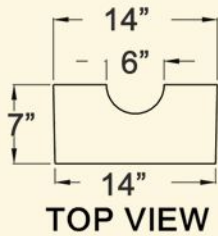

12" Ø	HEIGHT
CL118	48"
CL118	72"
CL118	96"
CL118	108"
CL118	120"

14" Ø	HEIGHT
CL124	96"
CL124	108"
CL124	120"
CL124	144"

10" Ø	HEIGHT
CL113	72"
CL113	96"

Tuscan Column

Tapered Column

Tapered Column

TAPERED COLUMNS

COLUMNS GREEK & DORIC CAPITEL 18" Diameter

TUSCAN COLUMN
WITH OUT SQUARE TOP

CORINTHIAN COLUMN

ROPE COLUMN

JONIC CAPITEL

BOTTOM VIEW

TOP VIEW

SIDE VIEW

BOTTOM VIEW

PLAN VIEW

SIDE VIEW

BOTTOM VIEW

ELEVATION VIEW