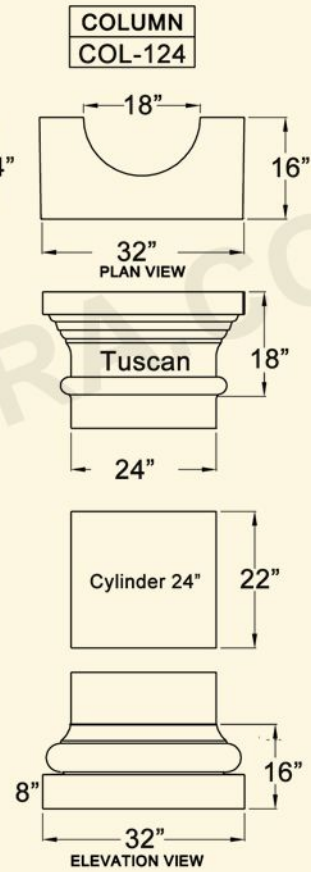

12" Ø	HEIGHT
CL118	48"
CL118	72"
CL118	96"
CL118	108"
CL118	120"

14" Ø	HEIGHT
CL124	96"
CL124	108"
CL124	120"
CL124	144"

10" Ø	HEIGHT
CL113	72"
CL113	96"

Tuscan Column

Tapered Column

Tapered Column

TAPERED COLUMNS

COLUMNS GREEK & DORIC CAPITEL 18" Diameter

TUSCAN COLUMN
WITH OUT SQUARE TOP

CORINTHIAN COLUMN

ROPE COLUMN

JONIC CAPITEL

BOTTOM VIEW

TOP VIEW

SIDE VIEW

BOTTOM VIEW

PLAN VIEW

SIDE VIEW

BOTTOM VIEW

ELEVATION VIEW