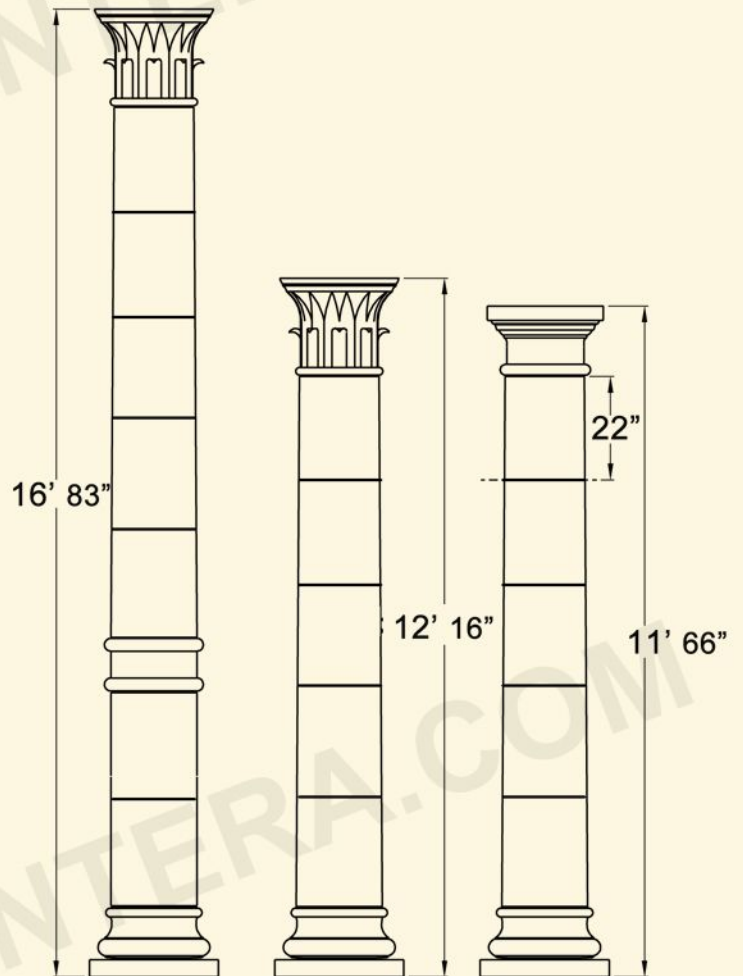

12" Ø	HEIGHT
CL118	48"
CL118	72"
CL118	96"
CL118	108"
CL118	120"

14" Ø	HEIGHT
CL124	96"
CL124	108"
CL124	120"
CL124	144"

10" Ø	HEIGHT
CL113	72"
CL113	96"

Tuscan Column

Tapered Column

Tapered Column

TAPERED COLUMNS

COLUMNS GREEK & DORIC CAPITEL 18" Diameter

TUSCAN COLUMN
WITH OUT SQUARE TOP

CORINTHIAN COLUMN

ROPE COLUMN

JONIC CAPITEL

BOTTOM VIEW

TOP VIEW

SIDE VIEW

BOTTOM VIEW

PLAN VIEW

SIDE VIEW

BOTTOM VIEW

ELEVATION VIEW