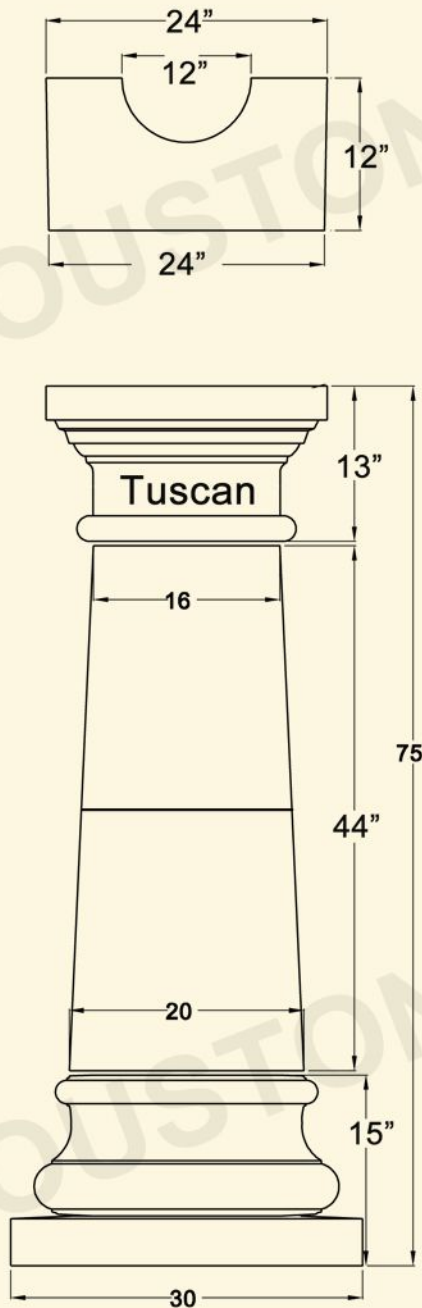

12" Ø	HEIGHT
CL118	48"
CL118	72"
CL118	96"
CL118	108"
CL118	120"

14" Ø	HEIGHT
CL124	96"
CL124	108"
CL124	120"
CL124	144"

10" Ø	HEIGHT
CL113	72"
CL113	96"

Tuscan Column

Tapered Column

Tapered Column

TAPERED COLUMNS

COLUMNS GREEK & DORIC CAPITEL 18" Diameter

TUSCAN COLUMN
WITH OUT SQUARE TOP

CORINTHIAN COLUMN

ROPE COLUMN

JONIC CAPITEL

BOTTOM VIEW

TOP VIEW

SIDE VIEW

BOTTOM VIEW

PLAN VIEW

SIDE VIEW

BOTTOM VIEW

ELEVATION VIEW