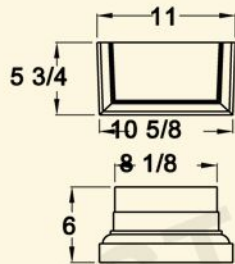

FIREPLACE LEGS

CFPL 601

CFPL 602

CFPL 604

CFPL 605