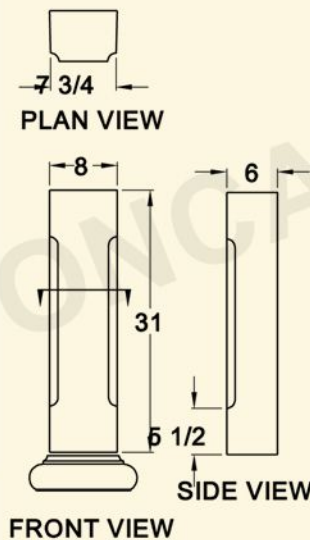

Dimensions shown are for illustration purposes only. Most measurements can be adjusted to meet your requirements.

Field cutting required.

Not all joints are shown.

CFP 516

Typical Installation

Dimensions shown are for illustration purposes only. Most measurements can be adjusted to meet your requirements.

Field cutting required.

Not all joints are shown.

Typical Installation

Dimensions shown are for illustration purposes only. Most measurements can be adjusted to meet your requirements.

Field cutting required.

FIREPLACE LEGS

CFPL 607

CFPL 608

CFPL 609

CFPL 609

CFPL 610

CFPL 611

CFPL 612