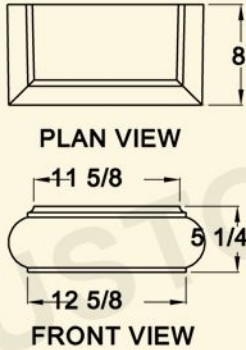

FIREPLACE LEGS

CFPL 601