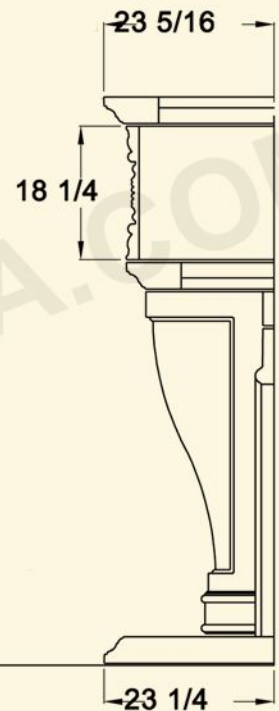

Dimensions shown are for illustration purposes only. Most measurements can be adjusted to meet your requirements

NOTE: Not all mortar joints shown
Field cutting required.

CFP 510

FRONT VIEW

SIDE VIEW

Typical Installation

Dimensions shown are for illustration purposes only. Most measurements can be adjusted to meet your requirements.

Field cutting required.

Not all joints are shown.

SIDE VIEW

CFP 511

FRONT VIEW

SIDE SECTION

Typical Installation