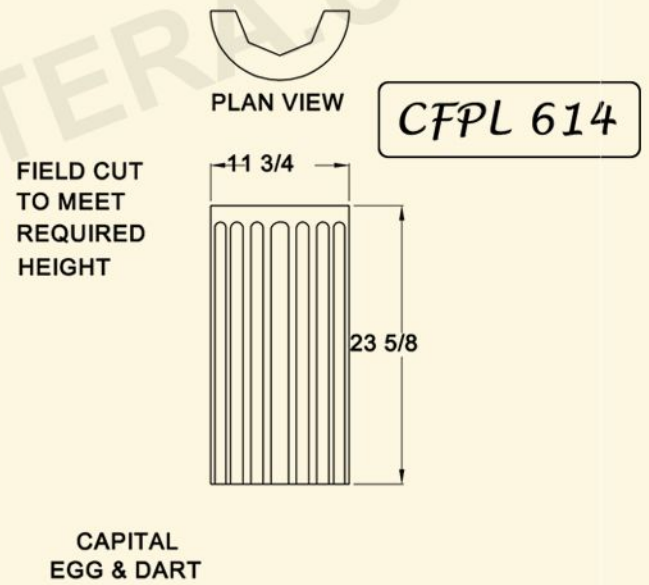

FIREPLACE LEGS