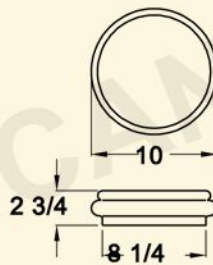

Dimensions shown are for illustration purposes only. Most measurements can be adjusted to meet your requirements.

Field cutting required.

Not all joints are shown.

CFP 516

Typical Installation

Dimensions shown are for illustration purposes only. Most measurements can be adjusted to meet your requirements.

Field cutting required.

Not all joints are shown.

Typical Installation

Dimensions shown are for illustration purposes only. Most measurements can be adjusted to meet your requirements.

Field cutting required.

Not all joints are shown.

FIREPLACE LEGS

CFPL 601

CFPL 602

CFPL 603

CFPL 604

CFPL 605

CFPL 606