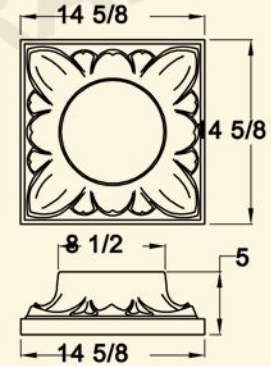

Dimensions shown are for illustration purposes only. Most measurements can be adjusted to meet your requirements.

Field cutting required.

Not all joints are shown.

CFP 516

Typical Installation

Dimensions shown are for illustration purposes only. Most measurements can be adjusted to meet your requirements.

Field cutting required.

Not all joints are shown.

Typical Installation

Dimensions shown are for illustration purposes only. Most measurements can be adjusted to meet your requirements.

Field cutting required.

Not all joints are shown.

FIREPLACE LEGS

CFPL 601

CFPL 602

CFPL 603

CFPL 604

CFPL 605

CFPL 606