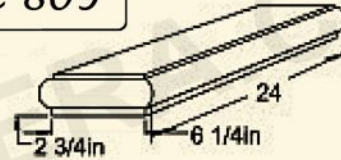

POOL COPING

WALL CAP

CWC 803

CWC 809

CWC 804

CWC 810

CWC 805

CWC 811